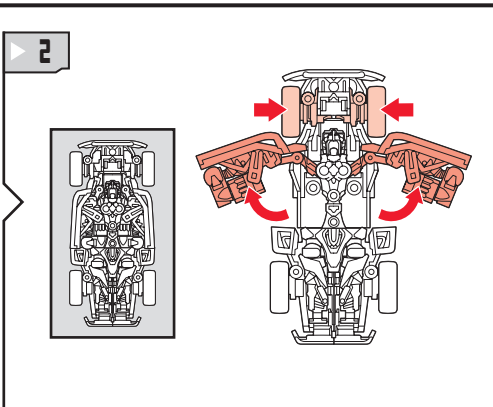

TRANSFORMERS™

WARNING:
CHOKING HAZARD—Small parts.
Not for children under 3 years.

AGES 5+
83519/81057 Ass't.

TRANSFORMERS.COM

NOTE: Some parts are made to detach if excessive force is applied and are designed to be reattached if separation occurs. Adult supervision may be necessary for younger children.

CHANGING TO ROBOT

REVERSE ORDER OF INSTRUCTIONS
TO CONVERT BACK INTO VEHICLE.