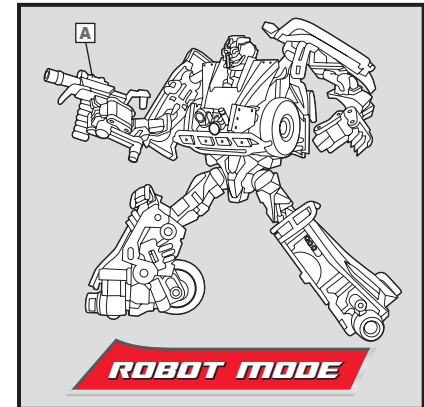

TRANSFORMERS™

WARNING:
CHOKING HAZARD—Small parts.
Not for children under 3 years.

AGES 5+
83519/81057 Ass't.

TRANSFORMERS.COM

NOTE: Some parts are made to detach if excessive force is applied and are designed to be reattached if separation occurs. Adult supervision may be necessary for younger children.

CHANGING TO ROBOT

REVERSE ORDER OF INSTRUCTIONS
TO CONVERT BACK INTO VEHICLE.