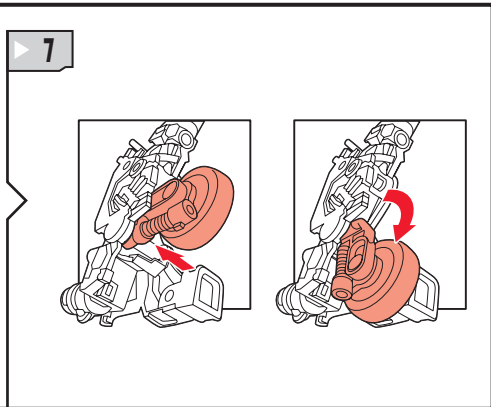

TRANSFORMERS™

WARNING:
CHOKING HAZARD—Small parts.
Not for children under 3 years.

AGES 5+
83519/81057 Ass't.

TRANSFORMERS.COM

NOTE: Some parts are made to detach if excessive force is applied and are designed to be reattached if separation occurs. Adult supervision may be necessary for younger children.

CHANGING TO ROBOT

REVERSE ORDER OF INSTRUCTIONS
TO CONVERT BACK INTO VEHICLE.